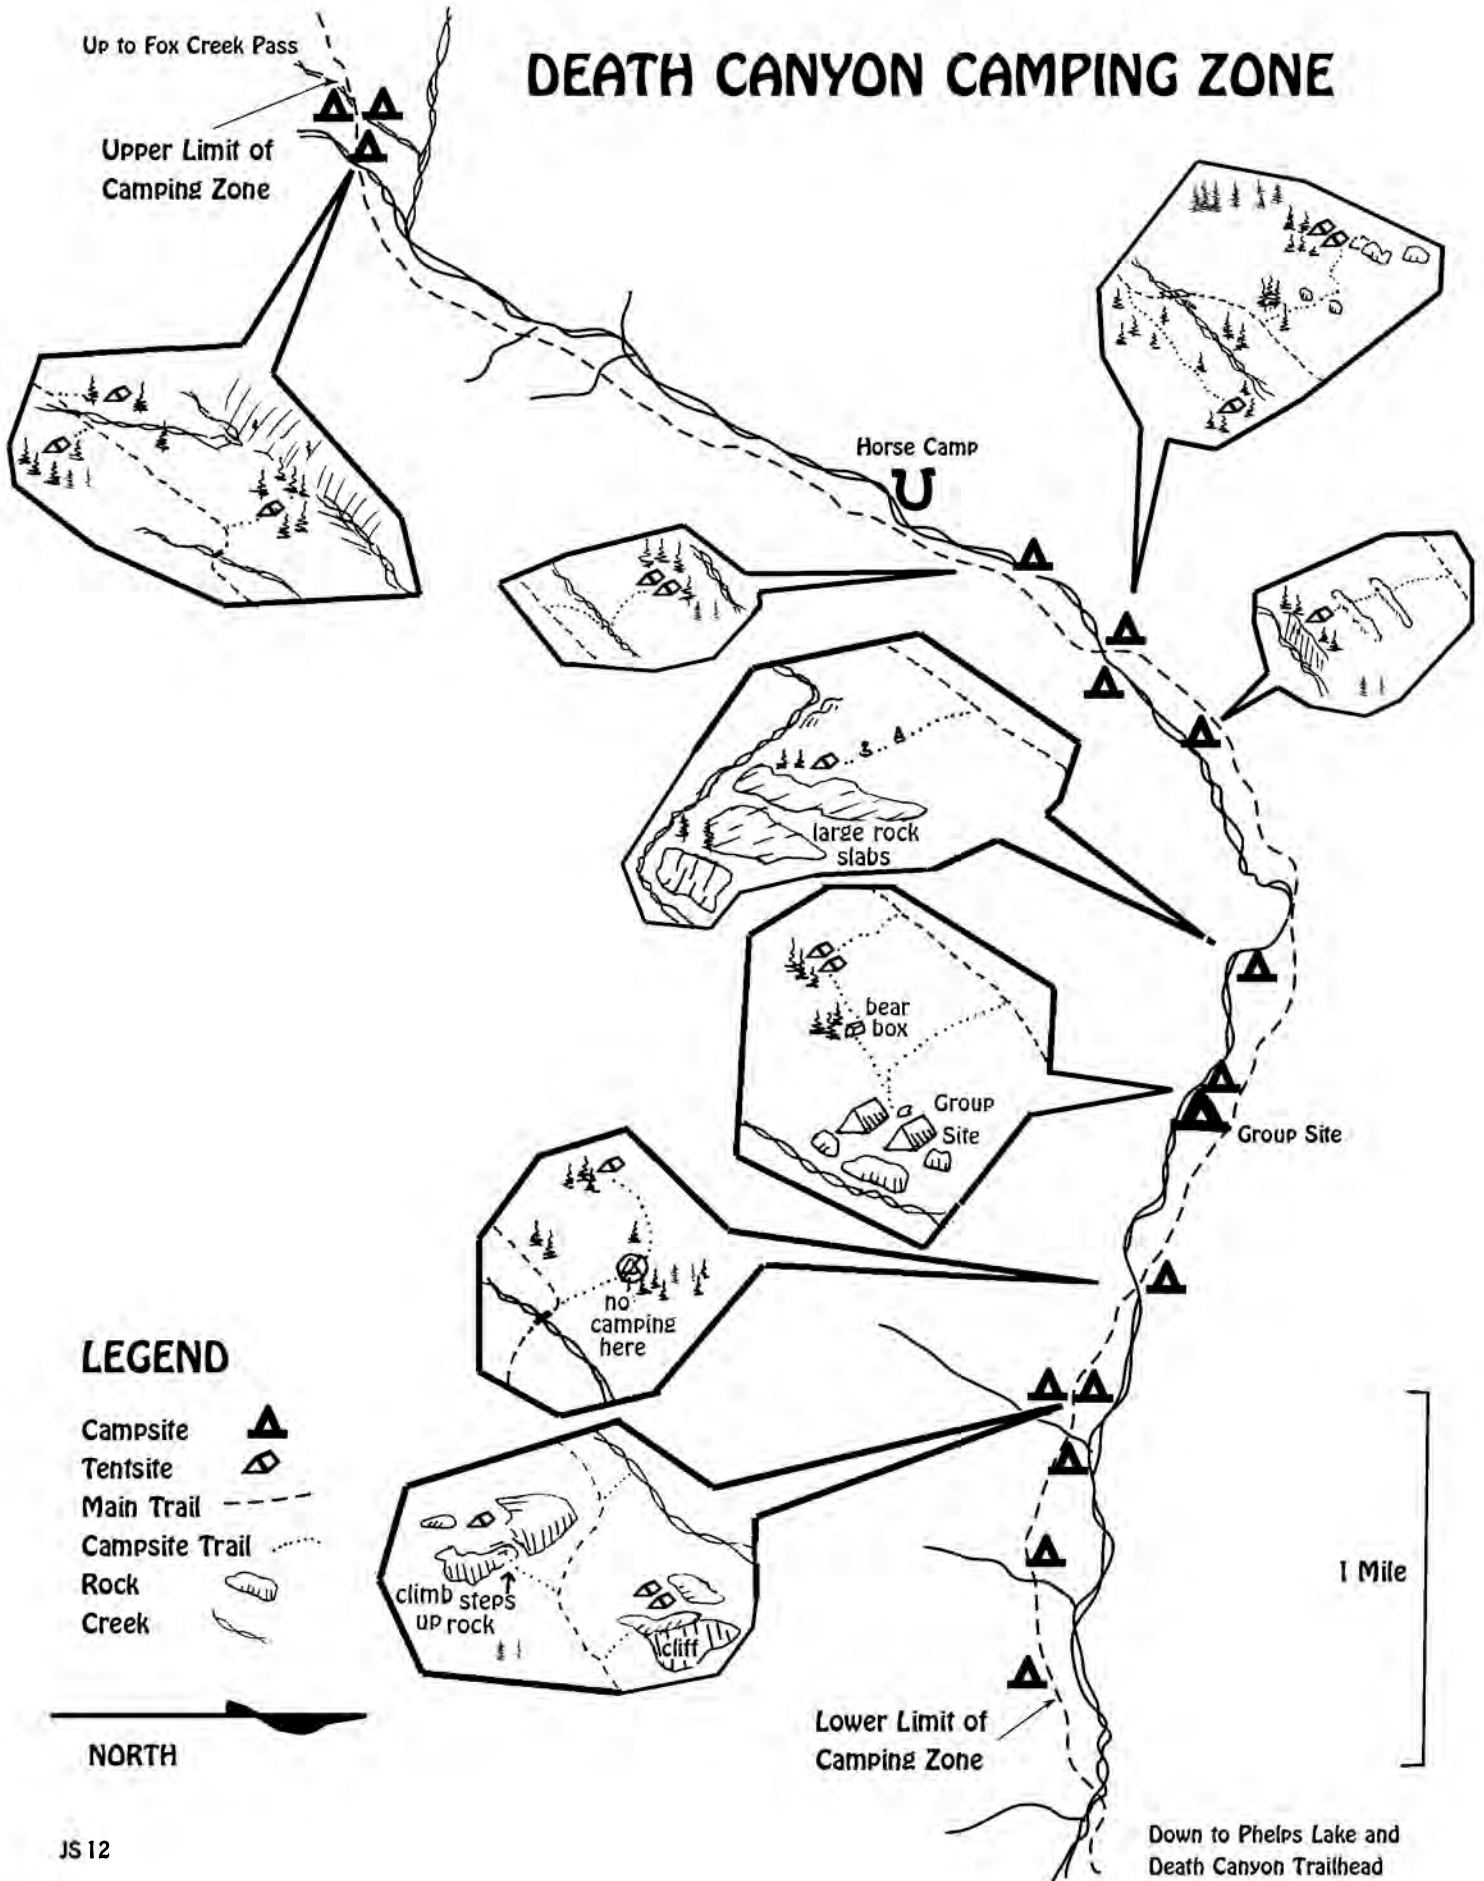

DEATH CANYON CAMPING ZONE

LEGEND

- Campsite 
- Tentsite 
- Main Trail 
- Campsite Trail 
- Rock 
- Creek 

NORTH